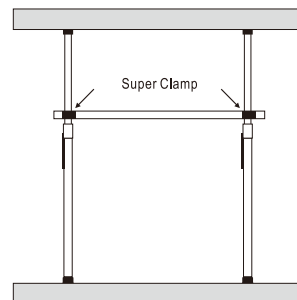

SP4200

Autopole

Specifications

240cm / 94.5in

420cm / 165.4in

40,45mm / 1.6, 1.8in

SECTION 2

3.5kg / 7.7lb

15kg / 33lb

Minimum Height

Maximum Height

Center Tube Size

Net Weight

Payload Range