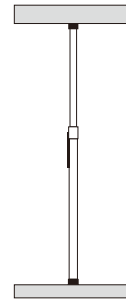

SP4200

Autopole

Specifications

240cm / 94.5in

420cm / 165.4in

40,45mm / 1.6, 1.8in

SECTION 2

3.5kg / 7.7lb

15kg / 33lb

Minimum Height

Maximum Height

Center Tube Size

Net Weight

Payload Range