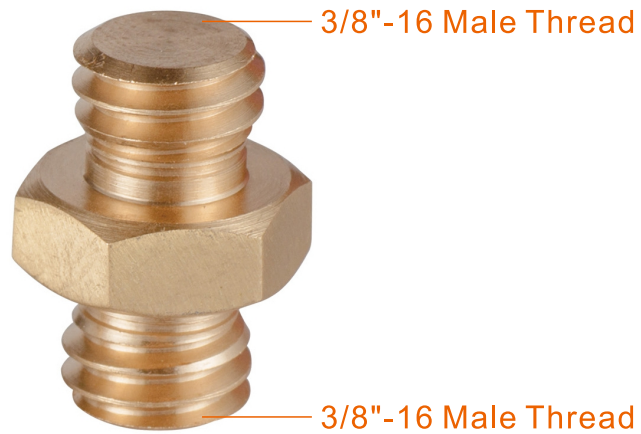

S-040

3/8"-16 Male to 3/8"-16 Male Thread Adapter
with Hex Nut

Specifications

0.08kg / 0.2lb

Brass

Net Weight

Material