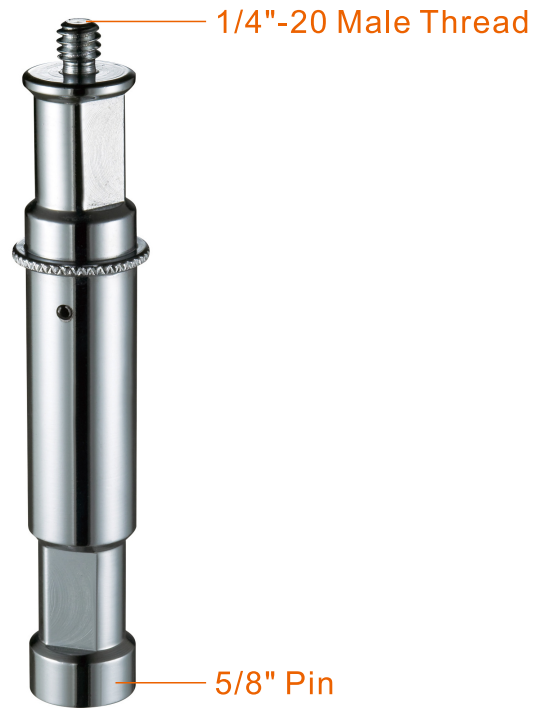

S-033

1/4"-20 Male Thread to 5/8" Pin Adapter

Specifications

0.13kg / 0.3lb

105mm / 4.1in

Net Weight

Length