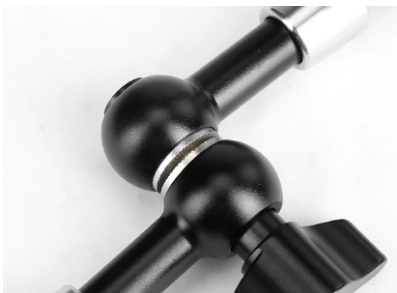

EI-A76P 7" Micro Arm with Anti-Rotation

Overall streamlined appearance, sturdy and durable. The head can be adjusted 360 degrees to meet your needs while remaining flexible and obstruction-free. It can be used with LED light, flash and other accessories. The screw wheel provides quick attaching and fast release, work especially well with EI-A05M micro clamp.

Specifications

Max. Length 19cm / 7.5in

Payload 3.0kg / 6.6lbs

Net Weight 220g / 0.5lbs

Features

1/4"-20 screw with stretchable pins for enhanced anti-twist and secure.

360 degree swivel, can be adjust to any angle, lower the platform into the notch when need a 90-degree angle.

Thumbscrews with holes can be secured with hex spanner for enhanced tightening.

Sturdy locking system.

Cushions equipped on the ball heads for anti-scratch.

Ergonomic rigid lockup takes just a quick twist of one control.