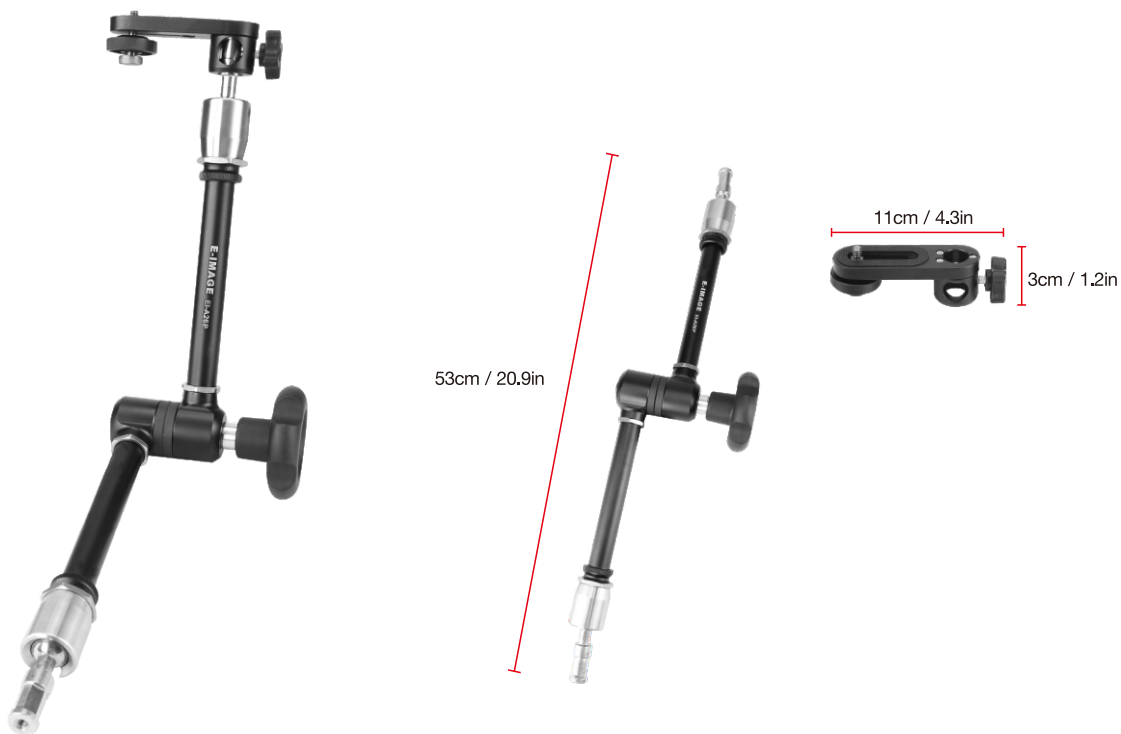

The magic life in the image world

E-IMAGE

EI-A26P 21" Super Magic Arm

E-IMAGE 21 inch super magic arm with large locking knob, help you more easy to lock it. Knob removal structure to make the knob removed more quickly. It comes with a plate, easy for attach cameras. It can fit any 5/8" female socket, works especially well with EI-A25 super clamp.

Specifications

	Max. Length	53cm / 20.9in		Payload	7.0kg / 15.4lbs
	Net Weight	1220g / 2.7lbs			

Features

 <p>Stainless steel ball sleeve to add strength.</p>	 <p>360 degree swivel, can be adjust to any angle, lower the platform into the notch when need a 90-degree angle.</p>	 <p>Knob removal structure to make the knob removed more quickly. The size of the knob has increased, help you more easy to lock.</p>
 <p>Payload up to 7kg.</p>	 <p>The knob attached to the camera screw at the plate enlarge, making the connection faster and stronger.</p>	 <p>Sturdy locking system.</p>