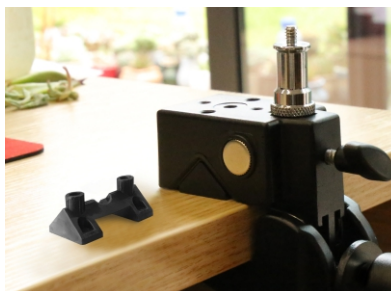

### Features

13-50mm

Jaw opens from 13mm to 50mm.

Ergonomic rigid lockup takes just a quick twist of one control.

The body is made of aluminum alloy, so it weighs only 445g and can be easily bagged after use.

Usage scenarios.

With a black rubber wedge to allow you to mount it to any flat or squared surface.

Mounting on the round surface. Ideal clamp for photographic applications.