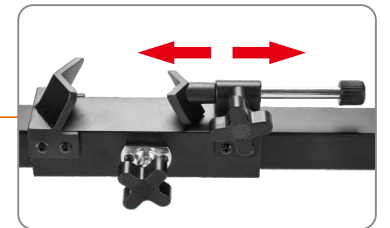

EI-7004C Universal Dolly

It comes with fully adjustable leg locks to fit almost all full-size tripods, not only the horseshoe feet but also the nail feet and rubber feet. It features on-step easy lock, locking wheels to secure the tripod. Folds to a compact 18" for storage and transport.

Leg setting rubber.

Single-point foot mounts are adjustable along dolly arm for small and large tripods.

Turn the knob to extend the dolly, easy to go out.

The rubber wheels are non-marring during normal use, protecting the floor surface.

Each wheel incorporates its own foot-activated brake.

High quality aluminum tube.

Specifications:

Payload	60.0kg / 132.0lbs
Net weight	3.6kg / 7.9lbs
Footprint dia.	100cm / 39.4in
Casters dia.	100mm / 3.9in
Working height	17.0cm / 6.7in