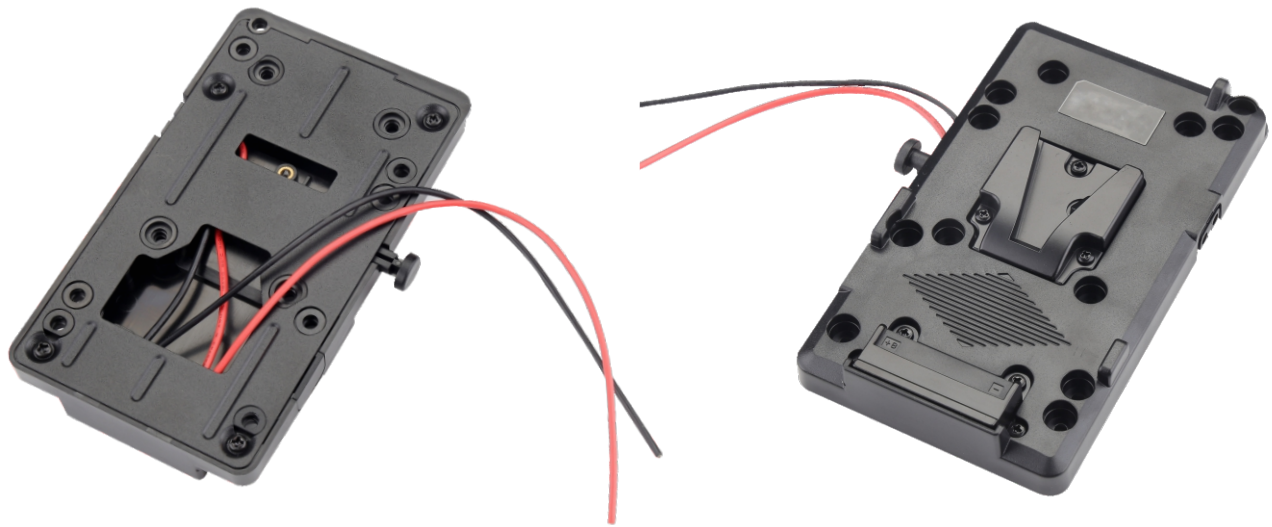

## E-VBP (V-MOUNT BATTERY PLATE)

Size: 8.2x14.2cm/3.2x5.6in

Net Weight: 160g/0.4lbs