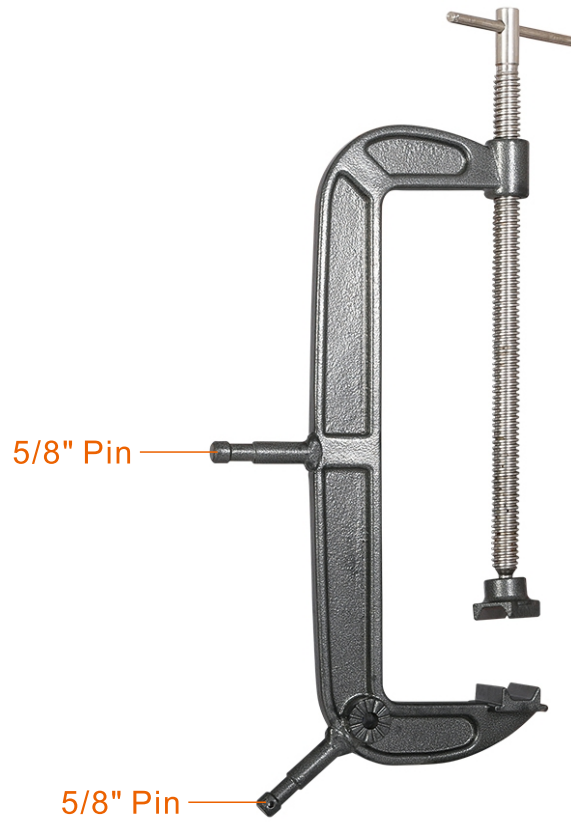

C-012

C-Clamp with 2 Baby Pins

Specifications

3.95kg / 8.7lb

Clamping Range 20-320mm / 0.8-12.6in

Net Weight