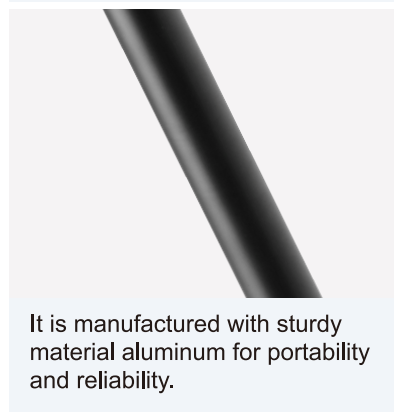

## BA06P 6 Feet Aluminum Telescoping Boom Pole With Cable

E-IMAGE new series boom pole with integrated XLR cable, it is lightweight and durable boom pole solution for ENG, EFP, and other field recording applications. It features a fully extended length 71",102",138 "and 197".With 3/8"-16 and 1/4"-20 threads available to provide compatibility with a broad range of mounts.

### Features

The integrated coiled XLR cable smoothly extends and retracts with the telescoping tubes.

Side-mounted three-pin XLR connection.

Internal coiled XLR cable and connection at the base.

Padded foam makes you feel comfortable during operation.