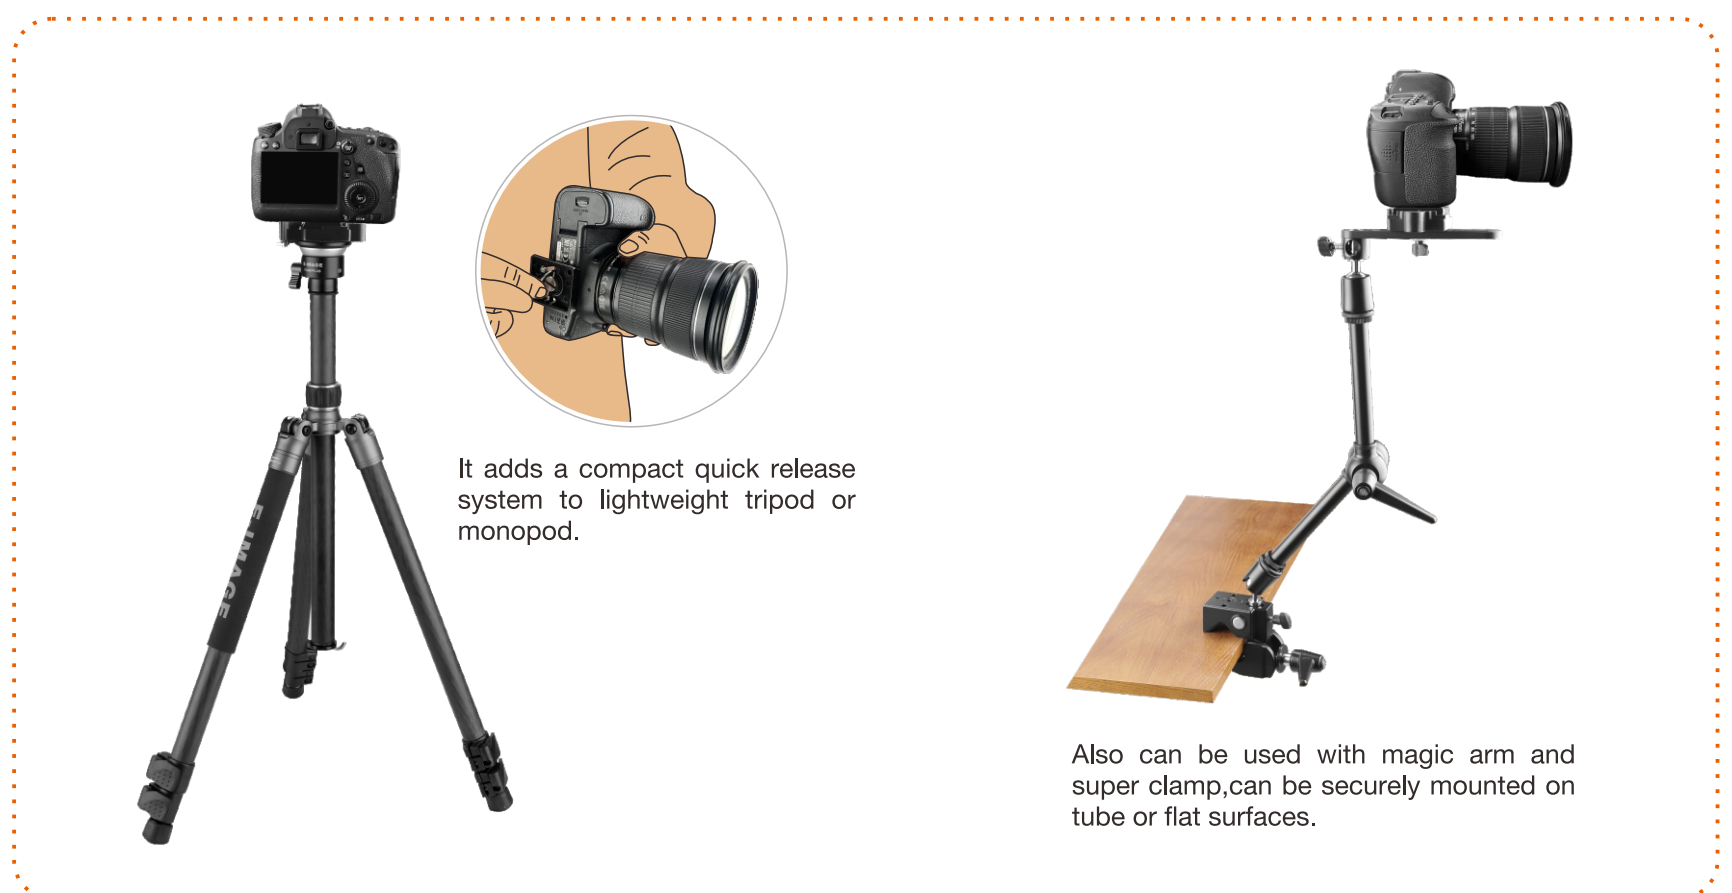

APM-05 Quick Release Adapter

The E-IMAGE APM-05 quick release adapter with plate. It features a 3/8"-16 threaded socket on the bottom and a 1/4"-20 screw on the top of the plate makes it easy to use with many tripod head and many digital cameras.

Specifications:

Size(LxWxH)	9.5x6.8x2.1cm / 3.7x2.7x0.8in
Net weight	140g / 0.3lb