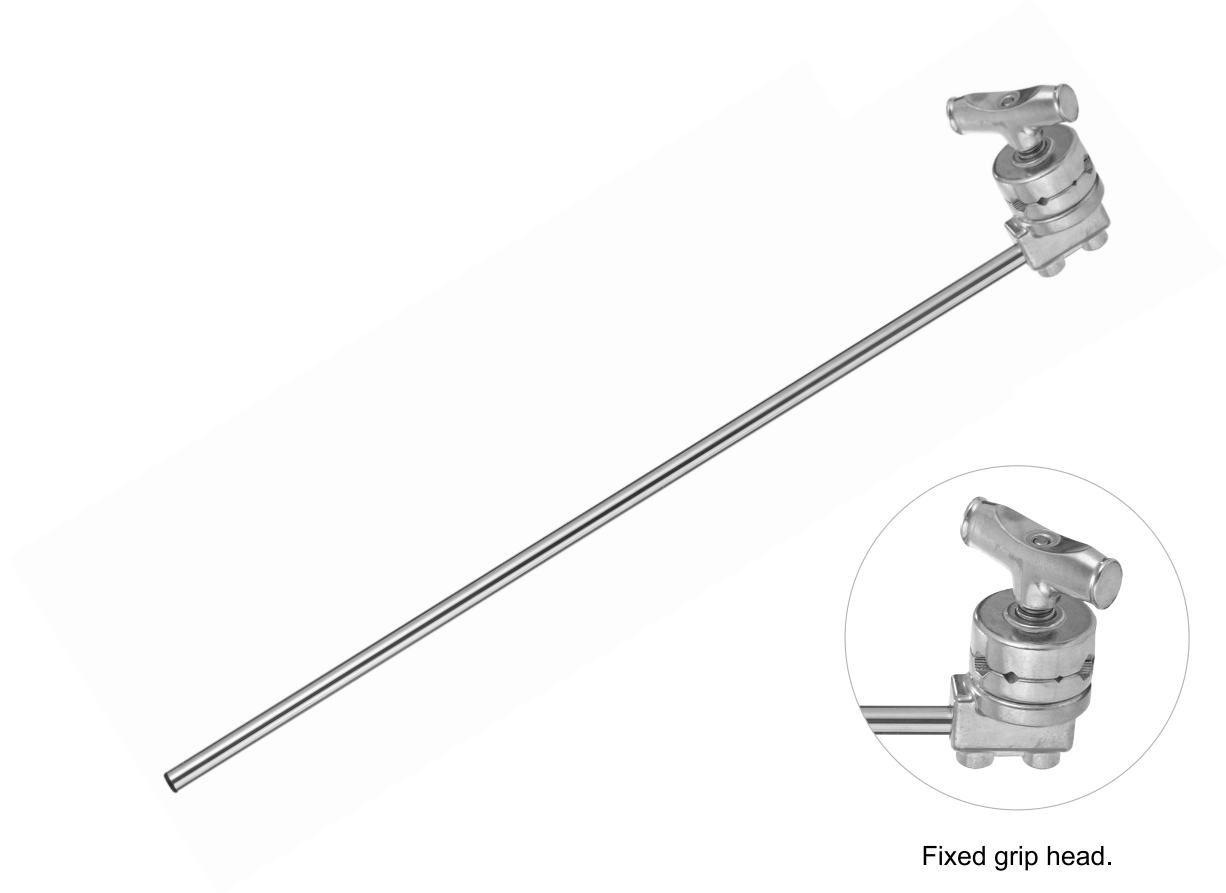

30ARM

30" Extension Arm Silver

Fixed grip head.

Specifications

1.23kg / 2.7lb